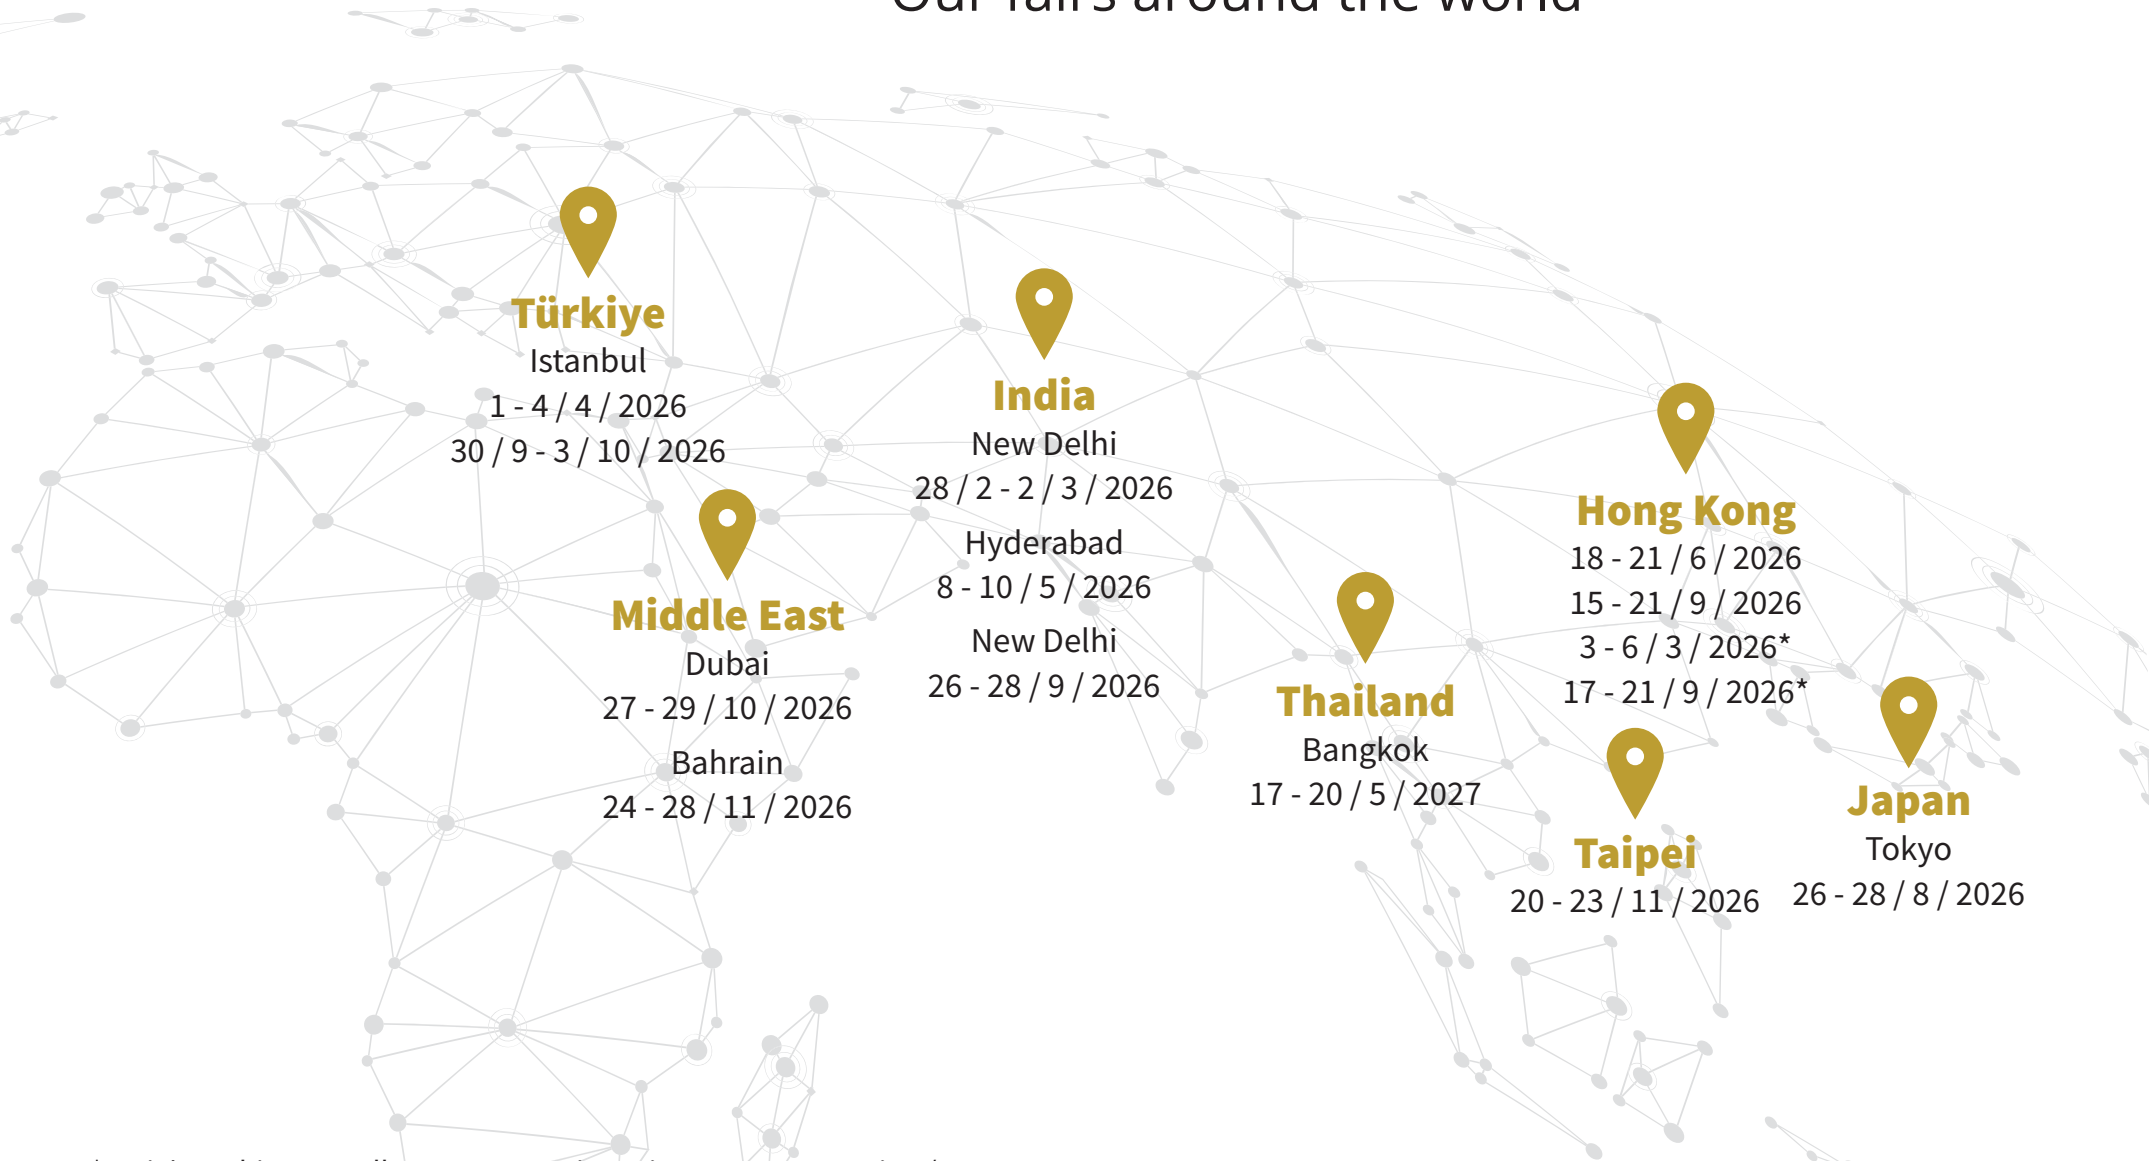

Inspiring the Jewellery World

Our fairs around the world

Visit Us

* Asia's Fashion Jewellery & Accessories Fairs - SEASONS Spring / Autumn